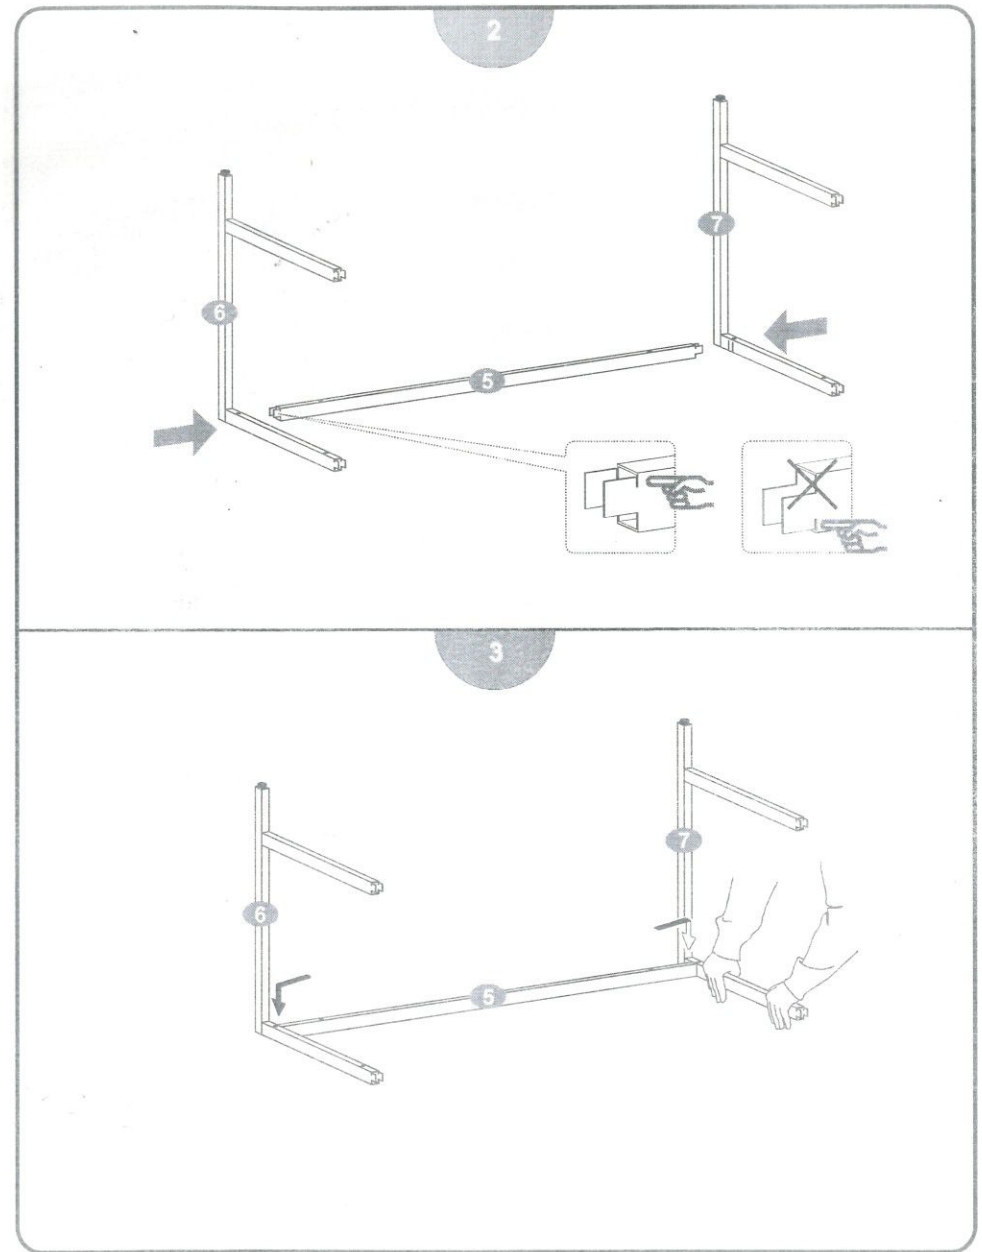

■ Part List

■ Screw List

PART	SIZE		QTY	PART	SIZE		QTY
A	6X40MM		20	C	6X40MM		8
B	8X40MM		12				1

■ Tools Needed

■ 6X40MM Bolt Installation As Below:

■ 8X40MM Wooden Dowel Installation As Below:

■ Assembly Steps

CT-1200-OP01

P.6

CT-1200-OP01

B 8X40MM 6PCS **A** 6X40MM 6SETS

A 6X40MM 4SETS

P.7