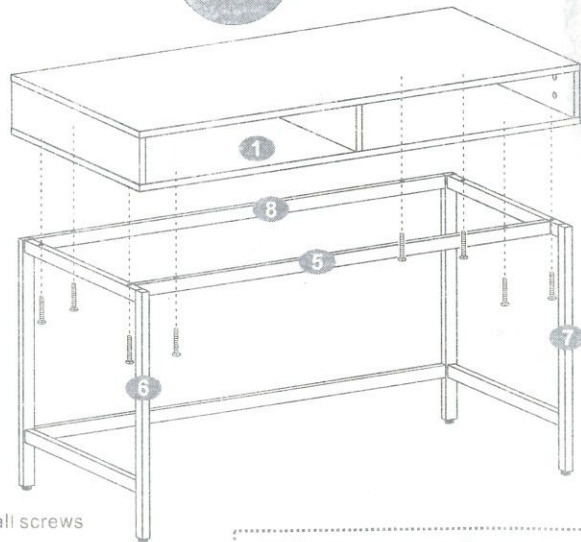

LE 120

CT-1200-OP01

B 8X40MM  6PCS **A** 6X40MM   10SETS

Attention: Please tighten all screws and adjust the leveler  after all the steps.

C 6X40MM  8PCS

P.8

CT-1200-OP01 Computer Desk

ASSEMBLY INSTRUCTION

■ Part List

■ Screw List

PART	SIZE		QTY	PART	SIZE		QTY
A	6X40MM		20	C	6X40MM		8
B	8X40MM		12				1

■ Tools Needed

■ 6X40MM Bolt Installation As Below:

■ 8X40MM Wooden Dowel Installation As Below:

■ Assembly Steps