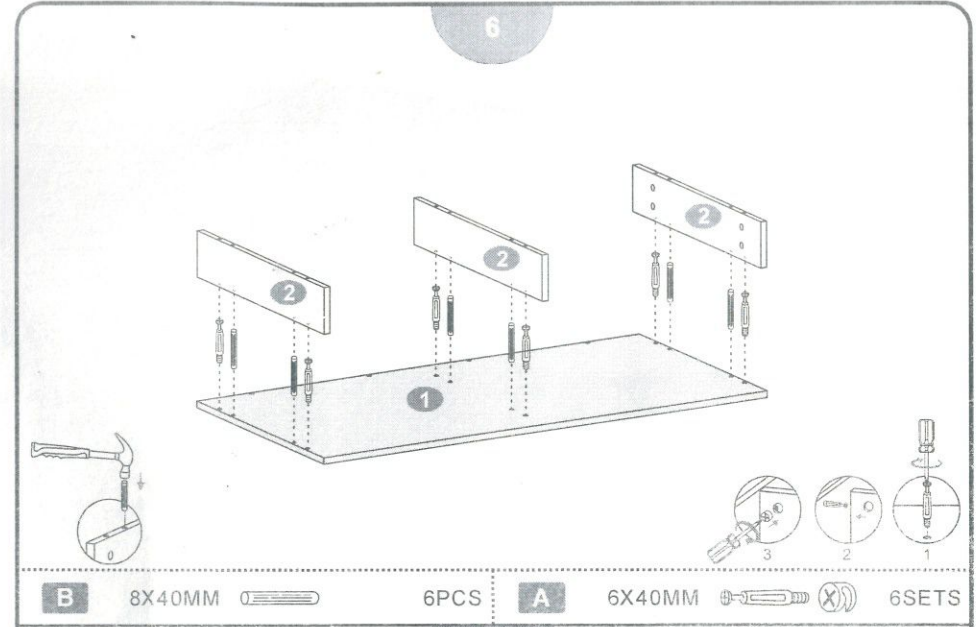

P.6

CT-1200-OP01