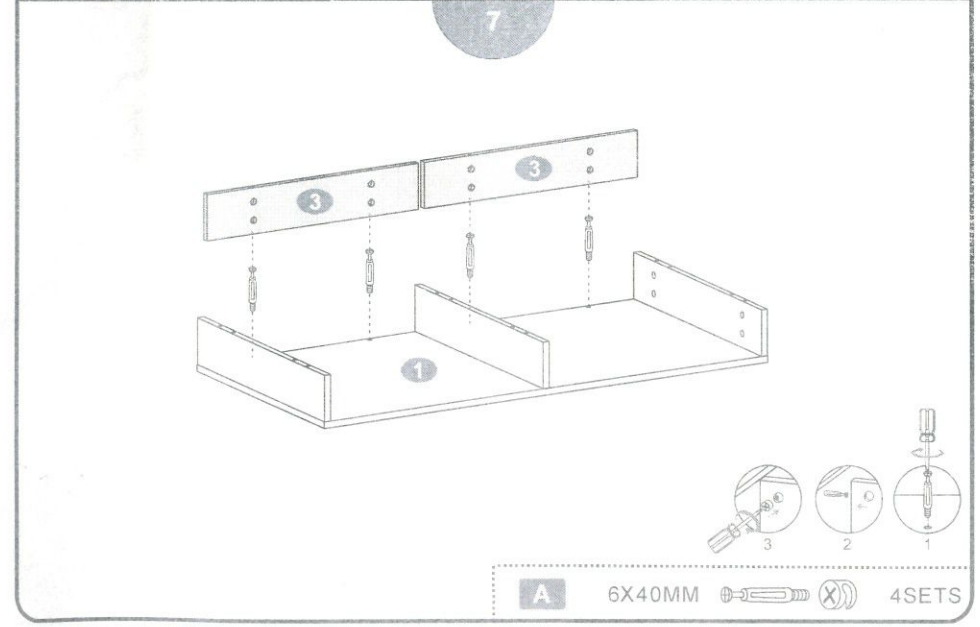

■ Part List

■ Screw List

PART	SIZE		QTY	PART	SIZE		QTY
A	6X40MM		20	C	6X40MM		8
B	8X40MM		12				1

■ Tools Needed

■ 6X40MM Bolt Installation As Below:

■ 8X40MM Wooden Dowel Installation As Below:

■ Assembly Steps

CT-1200-OP01

P.6

CT-1200-OP01

B 8X40MM 6PCS **A** 6X40MM 6SETS

A 6X40MM 4SETS

P.7