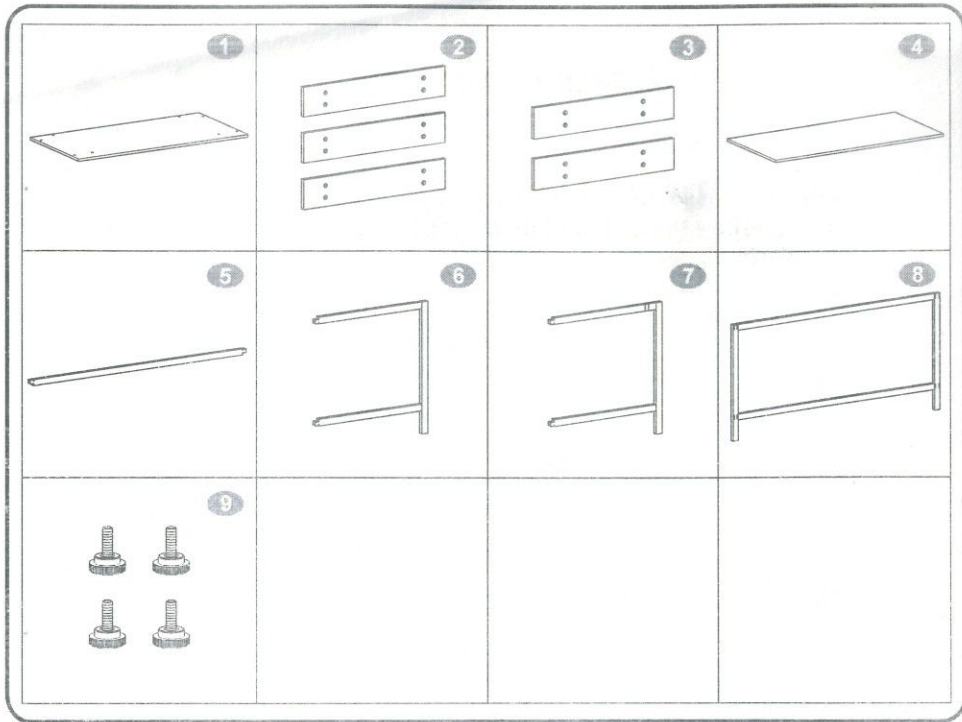

■ Part List

■ Screw List

PART	SIZE		QTY	PART	SIZE		QTY
A	6X40MM		20	C	6X40MM		8
B	8X40MM		12				1

■ Tools Needed

■ 6X40MM Bolt Installation As Below:

■ 8X40MM Wooden Dowel Installation As Below: