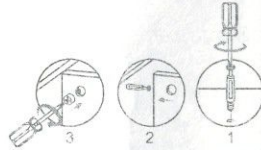

LE 120

CT-1200-OP01

B 8X40MM  6PCS **A** 6X40MM   10SETS

Attention: Please tighten all screws and adjust the leveler  after all the steps.

C 6X40MM  8PCS

P.8

CT-1200-OP01 Computer Desk

ASSEMBLY INSTRUCTION

■ Part List

■ Screw List

PART	SIZE		QTY	PART	SIZE		QTY
A	6X40MM		20	C	6X40MM		8
B	8X40MM		12				1

■ Tools Needed

■ 6X40MM Bolt Installation As Below:

■ 8X40MM Wooden Dowel Installation As Below:

■ Assembly Steps