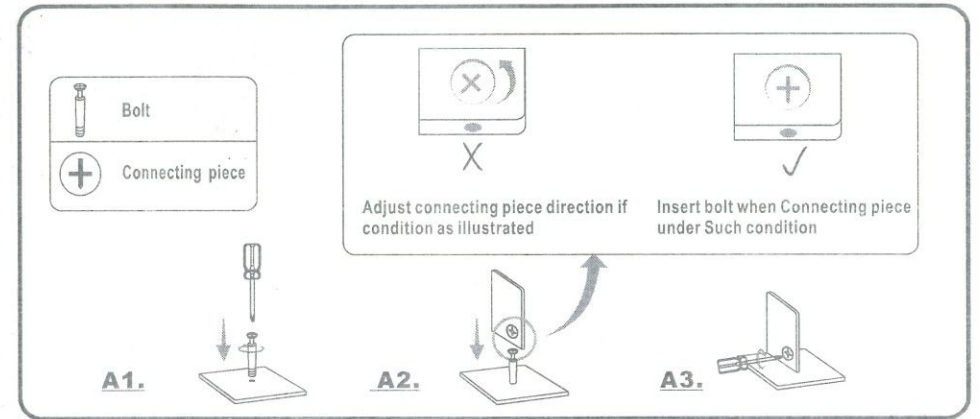

■ Part List

■ Screw List

PART	SIZE		QTY	PART	SIZE		QTY
A	6X40MM		20	C	6X40MM		8
B	8X40MM		12				1

■ Tools Needed

■ 6X40MM Bolt Installation As Below:

■ 8X40MM Wooden Dowel Installation As Below:

■ Assembly Steps