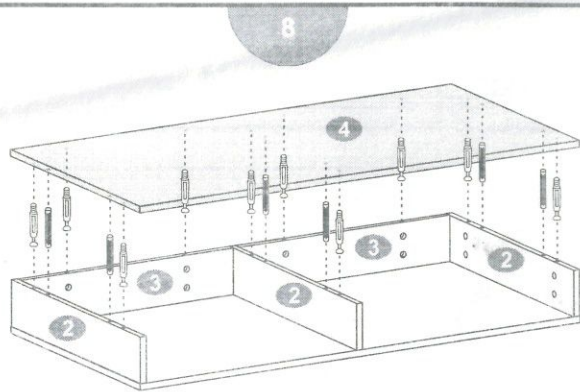

LE 120

CT-1200-OP01

B 8X40MM  6PCS **A** 6X40MM   10SETS

Attention: Please tighten all screws and adjust the leveler  after all the steps.

C 6X40MM  8PCS

P.8

CT-1200-OP01 Computer Desk

ASSEMBLY INSTRUCTION

■ Part List

■ Screw List

PART	SIZE		QTY	PART	SIZE		QTY
A	6X40MM		20	C	6X40MM		8
B	8X40MM		12				1

■ Tools Needed

■ 6X40MM Bolt Installation As Below:

■ 8X40MM Wooden Dowel Installation As Below:

■ Assembly Steps