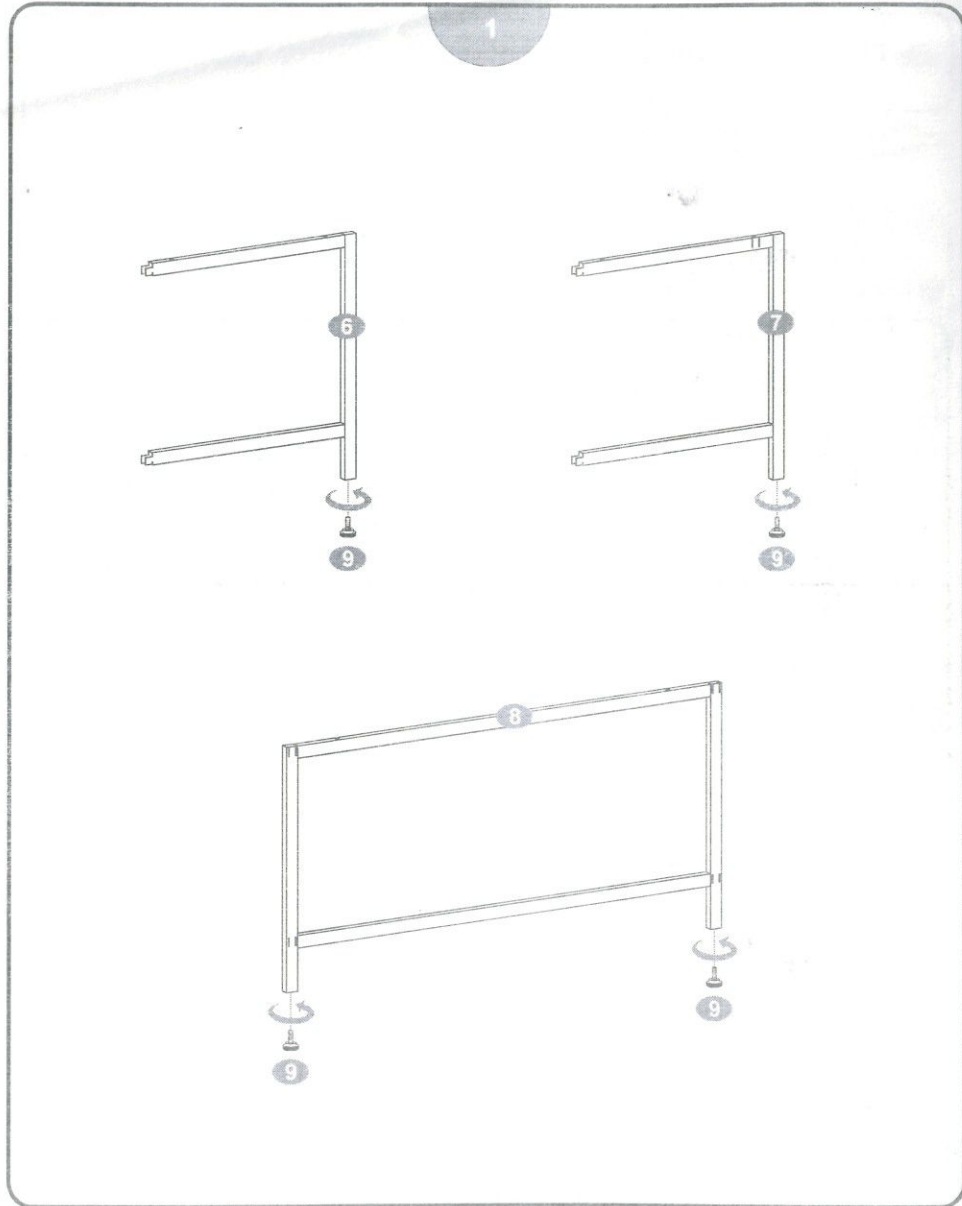

■ Part List

■ Screw List

PART	SIZE		QTY	PART	SIZE		QTY
A	6X40MM		20	C	6X40MM		8
B	8X40MM		12				1

■ Tools Needed

■ 6X40MM Bolt Installation As Below:

■ 8X40MM Wooden Dowel Installation As Below:

■ Assembly Steps

CT-1200-OP01

P.6

CT-1200-OP01

B 8X40MM 6PCS **A** 6X40MM 6SETS

A 6X40MM 4SETS

P.7